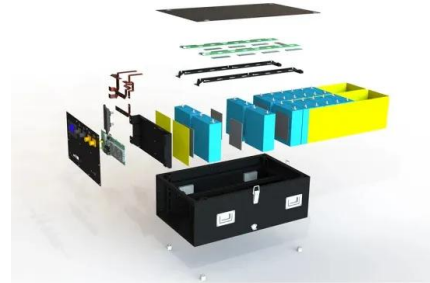

Energy storage cold welding machine capacitor

Capacitive discharge welding, particularly for large-scale systems, is typically done using film-type capacitors. These capacitors store energy along alternating plates ...