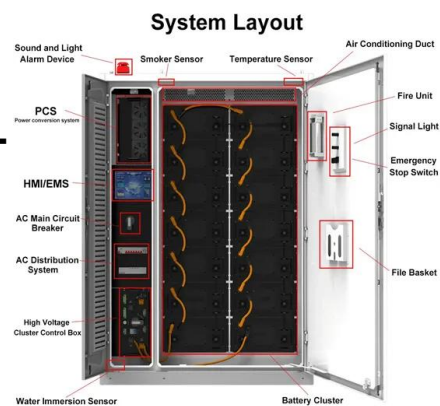

Challenges and opportunities toward fast-charging of lithium-ion

Lithium-ion (Li-ion) batteries exhibit advantages of high power density, high energy density, comparatively long lifespan and environmental friendliness, thus playing a ...