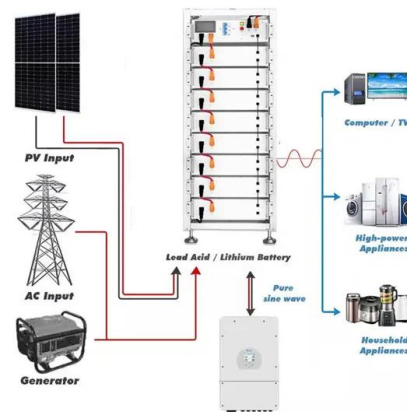

High voltage cabinet energy storage switch equipment ...

Thus, energy storage and power electronics hold substantial promise for transforming the electric power industry. High voltage power electronics, such as switches, inverters, and controllers, ...