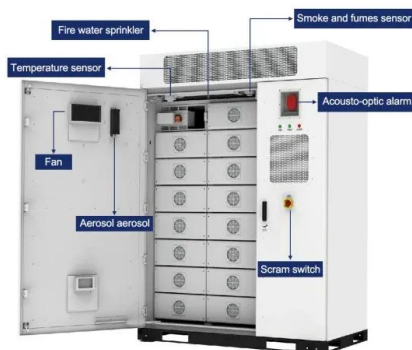

Storage Beds , Single, Double, Queen & King ...

Browse through our extensive range of the highest quality storage beds, available in single, king single, double, queen, king or even custom sizes. Shop online and in-store today!