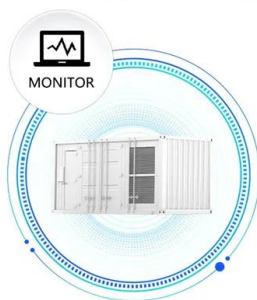

SUPPORT REAL-TIME ONLINE MONITORING OF SYSTEM STATUS