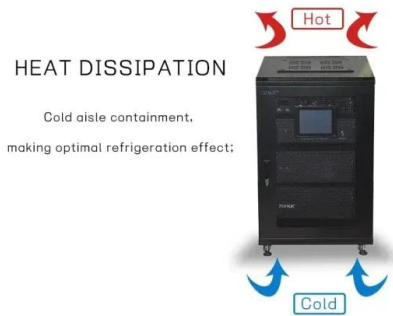

RadLok

RadLok is designed for energy storage, battery and device power interconnects. RadLok's quick connect and single finger press to release lock function replaces tools and hardware ...