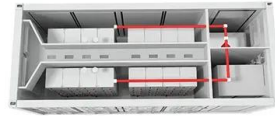

BTOER Battery Energy Storage Connector 120/200A Quick Plug Terminal

(No ratings yet) BTOER Battery Energy Storage Connector 120/200A Quick Plug Terminal Flame Retardant BTOER Battery Energy Storage Connector 120 200A Quick Plug Terminal Flame

...