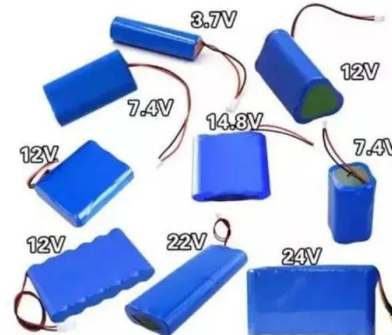

Energy Storage Connector Battery High Current Quick Terminal

Energy Storage Connector Plug Terminal. L-Certified High-Current Connectors for Lithium Battery & Renewable Systems. Durable & Safe.