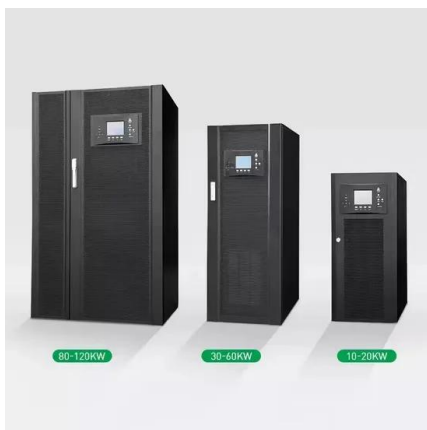

SmartGen HMU8N-EMS Hybrid Energy Control ...

HMU8N-EMS Hybrid Energy Control System is used for hybrid energy system consists of solar energy, wind energy, energy storage battery, hydrogen fuel cell, mains supply and diesel genset.