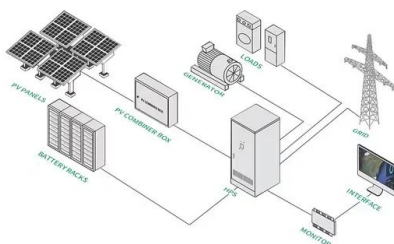

Alibaba : Prefabricated Security Room, Portable Guard Booth

Product details The Prefabricated Security Room is a modern, modular solution designed for quick installation and versatility. Constructed with durable materials, this portable temporary ...