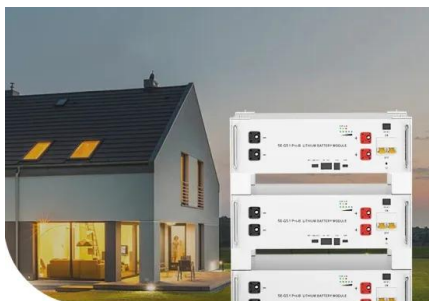

JH Solar

Energy storage container mobile command center

Overview

What is a mobile energy storage system?

On the construction site, there is no grid power, and the mobile energy storage is used for power supply. During a power outage, stored electricity can be used to continue operations without interruptions. Maximum safety utilizing the safe type of LFP battery (LiFePO₄) combined with an intelligent 3-level battery management system (BMS);.

How can a mobile energy storage system help a construction site?

Integrate solar, storage, and charging stations to provide more green and low-carbon energy. On the construction site, there is no grid power, and the mobile energy storage is used for power supply. During a power outage, stored electricity can be used to continue operations without interruptions.

Solar Container , Large Mobile Solar Power Systems

Trusted manufacturer Modular Solar Container Solutions LZY offers large, compact, transportable, and rapidly deployable solar storage containers for reliable energy anywhere.

Energy storage container, BESS container

Adding Containerized Battery Energy Storage System (BESS) to solar, wind, EV charger, and other renewable energy applications can reduce energy costs, minimize carbon footprint, and increase energy efficiency.