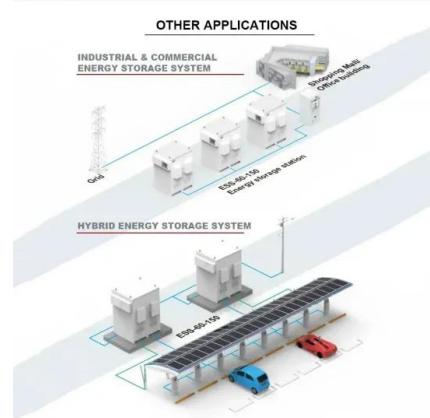

How to Pronounce "Le Locle" Correctly in French

Learn how to say and properly pronounce "Le Locle" in French with this free pronunciation tutorial. Apprenez à prononcer des mots en français grâce à nos t

[lelocle-home](#) , [leloclewatch](#)

Le Locle, as well as La Chaux-de-Fonds, owes its survival to the manufacturing and exports of watches. The industry of watch making was brought to Le Locle in the 17th century by Daniel JeanRichard, a self ...

Le Locle Power Storage: Revolutionizing Renewable Energy ...

In 2025, projects like Le Locle Power Storage are redefining how we bridge the gap between renewable generation and 24/7 reliability. Located in Switzerland's watchmaking heartland, this ...