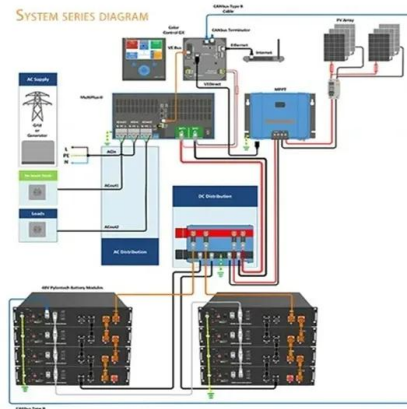

The future trend of inflatable cabinets_Shenheng Power ...

At present, the rated current of the main power transmission and distribution equipment has increased from 1000A to 2500A, to 4000A, and the short-circuit current has increased from ...