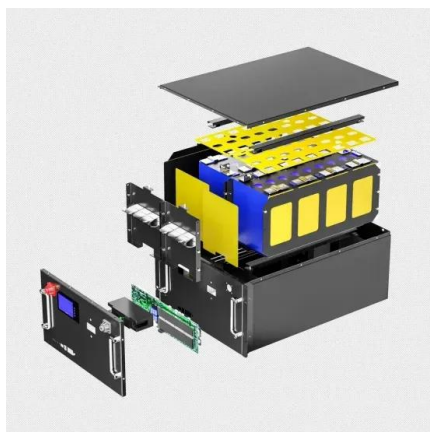

What is the use of switch cabinet energy storage motor

Electrical energy storage systems (EESS) for electrical installations are becoming more prevalent. EESS provide storage of electrical energy so that it can be used later. The approach is not ...