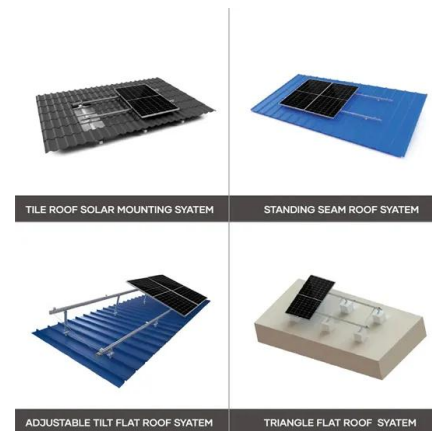

Go to the Institute of Clockwork Applications and retrieve the ...

Once inside the chamber, move to the device on the right wall. From your new vantage point, take the energy from the blue accumulator, and then move to the chamber with ...