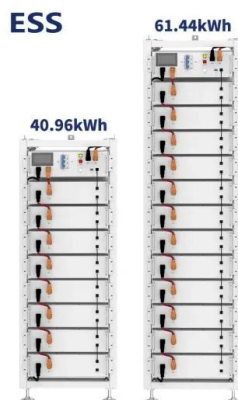

Fixed Storage Device and Energy Transfer Device

Storage devices can provide energy to Transfer and Research Terminals. Pick up a portable storage device and put it next to a terminal that has stopped functioning to return it to normal operation.