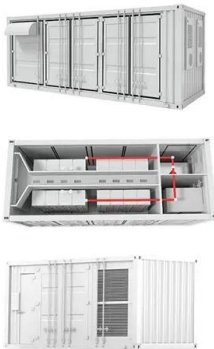

Fixed Storage Device and Energy Transfer Device

Fixed Storage Devices are stationary and Energy Transfer Devices can be moved by the player. Devices that do not contain any energy are red and devices with energy are blue. Energy Transfer Terminals can be used to ...