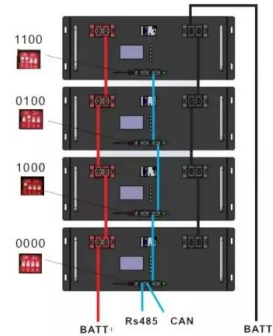

Acquire the energy storage device and unlock the research

...

In this video, Learn how to acquire the Energy Storage Device and unlock the Research Terminal as part of the "An Eye for An Eye" quest in Genshin Impact. Fo