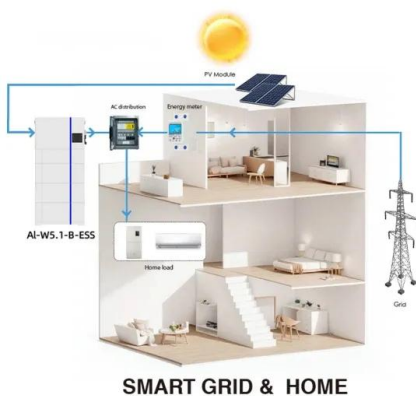

1000W Portable Power Station for Camping

Buy Omnibar 1000W Portable Power Station for Camping & Home Backup - Outdoor Generators, Battery Power Bank for Camping, Electric Solar Generator, Solar Powered Generator (Solar Panel Not ...