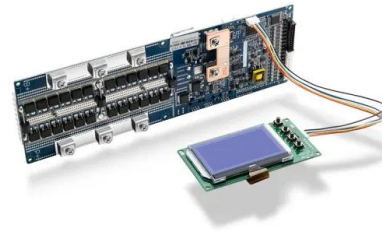

**Efficient
Higher Revenue**

**Intelligent
Simple O&M**

**Flexible
Abundant Configuration**

All-in-one Portable Solar Inverter and Energy Storage Lifepo4

4 ???· All-in-one Portable Solar Inverter and Energy Storage Lifepo4 Battery 1000W 2000Wh(1)1000W sine wave inverter 6.4V inverter 1000W, bidirectional inverter 1000W

Wittlang Electronics CN-1000W Portable Mobile Energy Storage ...

This equipment generates uses and can radiate radio frequency energy and, if not installed and used in accordance with the instructions, may cause harmful interference to radio ...