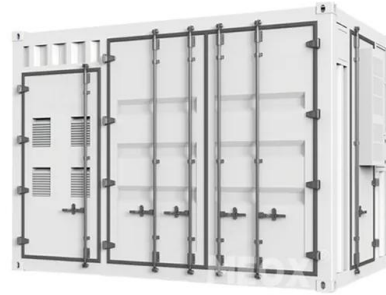

Sonata Hybrid Energy Storage: Solving Modern Power ...

Our hybrid model actively balances three energy streams simultaneously. Supercapacitors handling millisecond-level demand spikes, flow batteries managing medium-term loads, while ...

2025 Hyundai SONATA: Midsize Sedan , Hyundai ...

Explore the 2025 SONATA, a midsize sedan with a 4-door coupe design and advanced features such as keyless entry, remote start, adaptive cruise control, and more.

Contact Us

For catalog requests, pricing, or partnerships, please visit:
<https://apartamenty-teneryfa.com.pl>