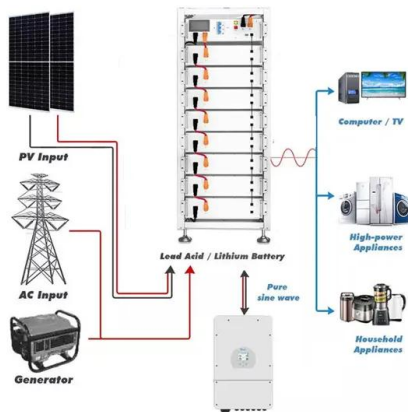

Hybrid Energy Storage Systems: Materials, Devices, Modeling, ...

A Hybrid Energy Storage System (HESS) consists of two or more types of energy storage technologies, the complementary features make it outperform any single component ...

Sonata form

Early examples of sonata form resemble two-reprise continuous ternary form. [1] Sonata form, optional features in parentheses [2] The sonata form (also sonata-allegro form or first movement form) is a musical structure ...