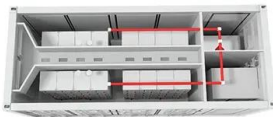

LifePO4 Power Trolley: A Movable Energy Storage Box

Utilizing lithium iron phosphate technology, these trolleys offer safety, longevity, and high performance, making them ideal for various applications such as outdoor activities, ...