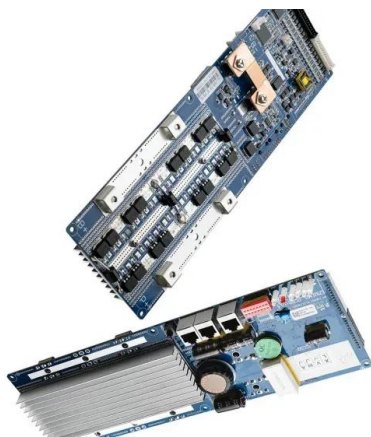

vegetation, with a canopy, an egg roll table, and a portable retro energy storage power supply, ...