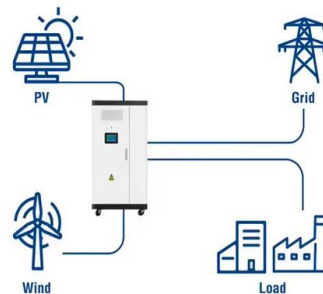

Utility-Scale ESS solutions

UIBI Sparks New Life in Outdoor Power Supply and ...

UIBI is a cutting-edge outdoor and portable power supply brand that has already entered the market through the earlier release of its portable power station BankPower 700.