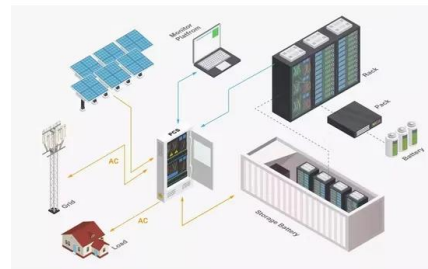

How many energy storage units can be connected together?

Stackable and lightweight, installers can effortlessly connect up to four units together for additional energy storage. Available in three sizes including 9 kWh, 13.5 kWh, and 18 kWh to meet an installation company's growing customer energy demands. Operating modes: back-up mode, self-use mode, time-of-use mode and custom modes.

What is a dedicated energy storage device?

What is a dedicated energy storage device? A dedicated energy storage device refers to a specialized system, designed for the efficient

capture, retention, and release of energy; it operates through ...

KJ's Dedicated Storage

KJ's Dedicated Storage is a complete ecosystem of dedicated storage solutions! Features Smaller Footprint: You can fit 9 Dedicated Storage boxes on a single foundation before you need to ...

What are the new energy storage boxes? , NenPower

1. New energy storage boxes are innovative solutions designed to efficiently store energy generated from renewable sources, integral to the transition towards sustainable energy infrastructures. 2. ...